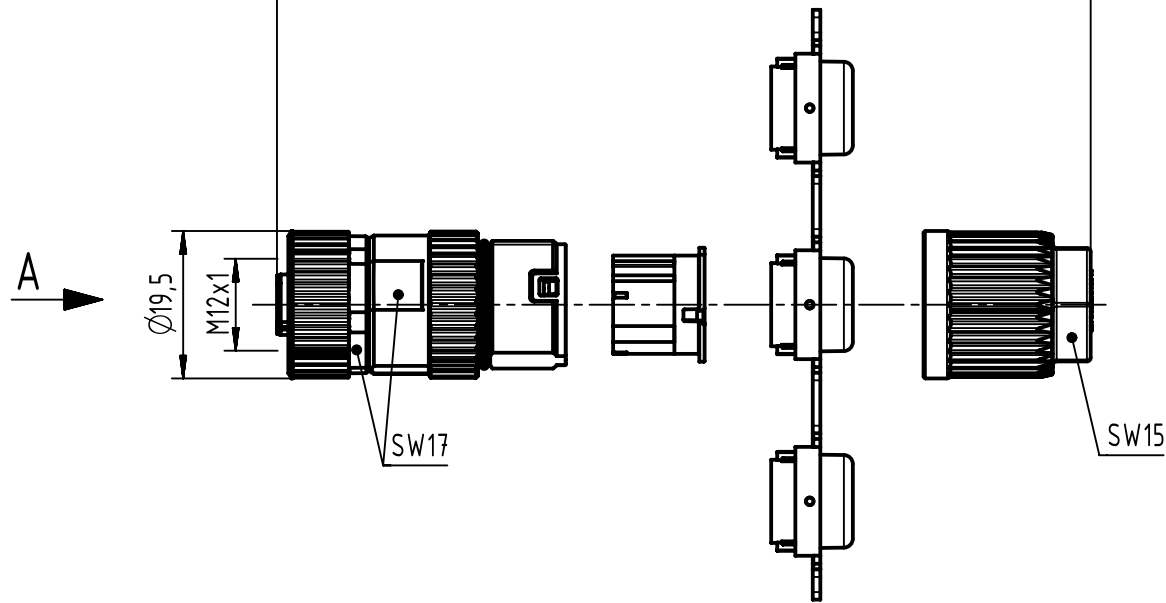

1 2 3 4 5 6

A

B

C

D

complete length when assembled app. 49mm

A (2:1)

contact face acc. to
IEC 61076-2-101

conductor cross section	0.14 - 0.34 mm ² AWG26-AWG22
cable outside diameter	4.5 - 8.8mm

	All Dimensions in mm Original Size DIN A4		Scale 1:1	Free size tol.		Ref.	
	All rights reserved Department EL PD		Created by DYCKC	Inspected by HARLASS	Standardisation HOFFMANN	Date 2018-06-11	State Final Release
HARTING Electronics GmbH D-32339 Espelkamp		Title HARAX M12-L shielded female 4-pole A-coded				Doc-Key / ECM-Nr. 100197033/UGD/004/G 500000130647	
		Type TB	Number 21032212405			Rev. G	Page 1/1