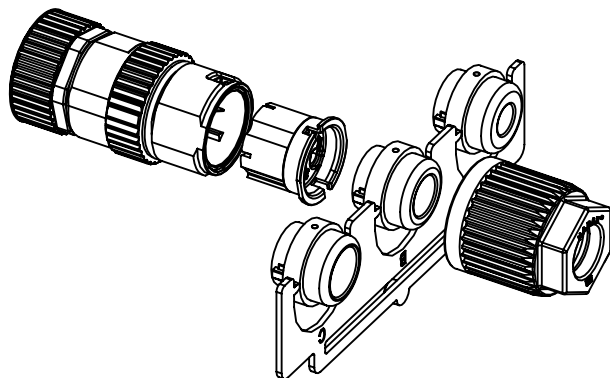

1 2 3 4 5 6

A

B

C

D

complete length when assembled app. 49mm

A (2:1)

contact face acc. to
IEC 61076-2-101

conductor cross section	0.14 - 0.34 mm ² AWG26-AWG22
cable outside diameter	4.5 - 8.8mm

	All Dimensions in mm Original Size DIN A4		Scale 1:1	Free size tol.		Ref.	
	All rights reserved Department EL PD		Created by DYCKC	Inspected by HARLASS	Standardisation HOFFMANN	Date 2018-06-11	State Final Release
HARTING Electronics GmbH D-32339 Espelkamp		Title HARAX M12-L shielded female 4-pole A-coded				Doc-Key / ECM-Nr. 100197033/UGD/004/G 500000130647	
		Type TB	Number 21032212405			Rev. G	Page 1/1