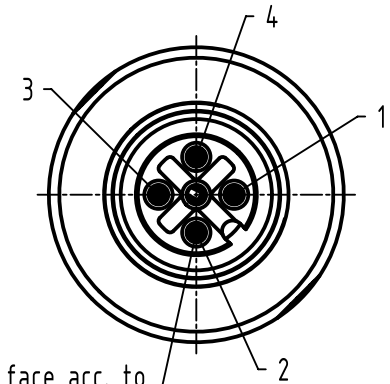

1 2 3 4 5 6

A

B

C

D

complete length when assembled app. 49mm

A (2:1)

contact face acc. to
IEC 61076-2-101

conductor cross section	0.14 - 0.34 mm ² AWG26-AWG22
cable outside diameter	4.5 - 8.8mm

	All Dimensions in mm Original Size DIN A4		Scale 1:1	Free size tol.		Ref.	
	All rights reserved Department EL PD		Created by DYCKC	Inspected by HARLASS	Standardisation HOFFMANN	Date 2018-06-11	State Final Release
HARTING Electronics GmbH D-32339 Espelkamp		Title HARAX M12-L shielded female 4-pole A-coded				Doc-Key / ECM-Nr. 100197033/UGD/004/G 500000130647	
		Type TB	Number 21032212405			Rev. G	Page 1/1