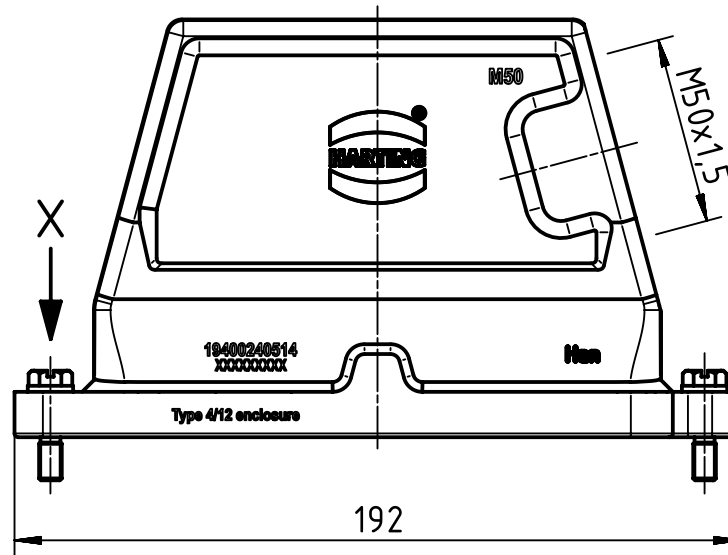

1 2 3 4 5 6

A

B

C

D

X(2:1)

	All Dimensions in mm Original Size DIN A4		Scale 1:2	Free size tol.		Ref.	
						Sub.	
	All rights reserved Department EL PD - DE		Created by FINKEV	Inspected by GERB	Standardisation TIEMANNA	Date 2015-11-13	State Final Release
	HARTING Electric GmbH & Co. KG D-32339 Espelkamp		Title Han 24HPR Hood Side Entry M50 Screw Lock			Doc-Key / ECM-Nr. 100172273/UGD/004/A 500000094.112	
			Type TB	Number 19 40 024 0514		Rev. A	Page 1/1