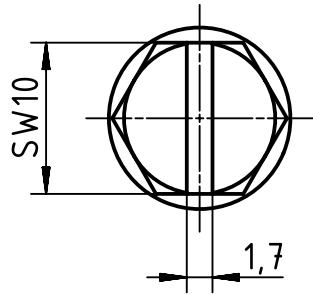

1 2 3 4 5 6

A

B

C

D

X(2:1)

	All Dimensions in mm Original Size DIN A4		Scale 1:2	Free size tol.		Ref.	
						Sub.	
	All rights reserved Department EL PD - DE		Created by FINKEV	Inspected by GERB	Standardisation TIEMANNA	Date 2015-11-13	State Final Release
	HARTING Electric GmbH & Co. KG D-32339 Espelkamp		Title Han 24HPR Hood Side Entry M50 Screw Lock			Doc-Key / ECM-Nr. 100172273/UGD/004/A 500000094.112	
			Type TB	Number 19 40 024 0514		Rev. A	Page 1/1