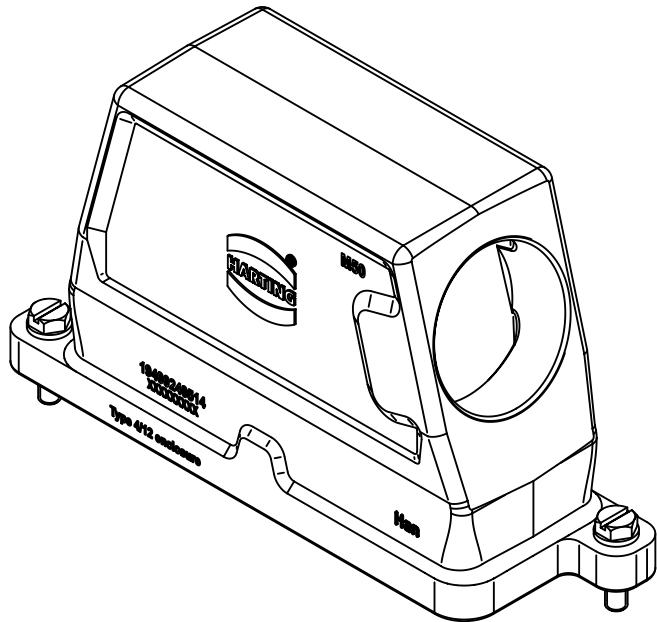

1 2 3 4 5 6

A

B

C

D

X(2:1)

	All Dimensions in mm Original Size DIN A4		Scale 1:2	Free size tol.		Ref.	
						Sub.	
	All rights reserved Department EL PD - DE		Created by FINKEV	Inspected by GERB	Standardisation TIEMANNA	Date 2015-11-13	State Final Release
	HARTING Electric GmbH & Co. KG D-32339 Espelkamp		Title Han 24HPR Hood Side Entry M50 Screw Lock			Doc-Key / ECM-Nr. 100172273/UGD/004/A 500000094.112	
			Type TB	Number 19 40 024 0514		Rev. A	Page 1/1