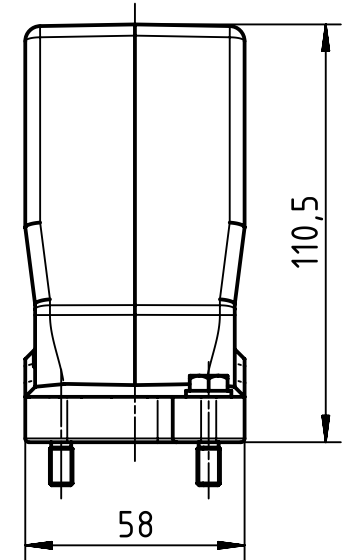

1 2 3 4 5 6

A

B

C

D

X(2:1)

	All Dimensions in mm Original Size DIN A4		Scale 1:2	Free size tol.		Ref.	
						Sub.	
	All rights reserved Department EL PD - DE		Created by FINKEV	Inspected by GERB	Standardisation TIEMANNA	Date 2015-11-13	State Final Release
	HARTING Electric GmbH & Co. KG D-32339 Espelkamp		Title Han 24HPR Hood Side Entry M50 Screw Lock			Doc-Key / ECM-Nr. 100172273/UGD/004/A 500000094.112	
			Type TB	Number 19 40 024 0514		Rev. A	Page 1/1