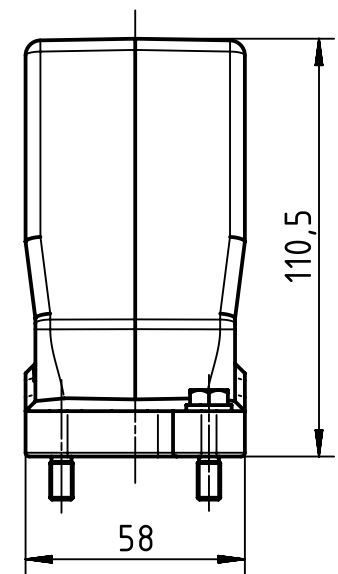

1 2 3 4 5 6

A
B
C
D

	All Dimensions in mm Original Size DIN A4		Scale 1:2	Free size tol.		Ref.
						Sub.
	All rights reserved		Created by FINKEV	Inspected by GERB	Standardisation TIEMANNA	Date 2015-11-13
	Department EL PD - DE		Title Han 24HPR Hood SE M32 Screw Lock			State Final Release
HARTING Electric GmbH & Co. KG D-32339 Espelkamp			Type TB	Number 19 40 024 0512		Doc-Key / ECM-Nr. 100172279/UGD/004/A 500000094112
					Rev. A	Page 1/1