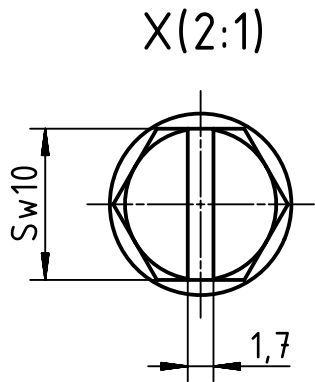

1 2 3 4 5 6

A
B
C
D

	All Dimensions in mm Original Size DIN A4		Scale 1:2	Free size tol.		Ref.
						Sub.
	All rights reserved		Created by FINKEV	Inspected by GERB	Standardisation TIEMANNA	Date 2015-11-13
	Department EL PD - DE		Title Han 24HPR Hood SE M32 Screw Lock			State Final Release
HARTING Electric GmbH & Co. KG D-32339 Espelkamp			Type TB	Number 19 40 024 0512		Doc-Key / ECM-Nr. 100172279/UGD/004/A 500000094112
					Rev. A	Page 1/1