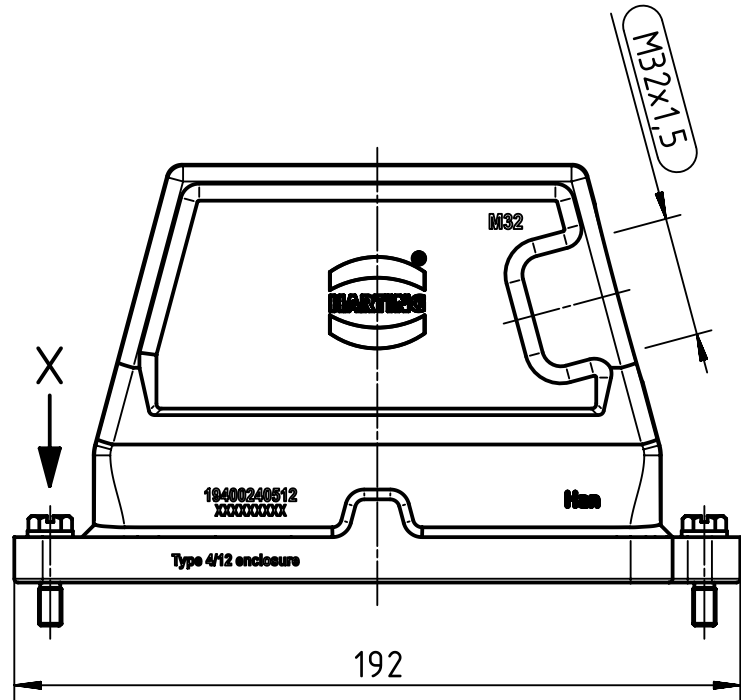

1 2 3 4 5 6

A
B
C
D

	All Dimensions in mm Original Size DIN A4		Scale 1:2	Free size tol.		Ref.
						Sub.
	All rights reserved		Created by FINKEV	Inspected by GERB	Standardisation TIEMANNA	Date 2015-11-13
	Department EL PD - DE		Title Han 24HPR Hood SE M32 Screw Lock			State Final Release
HARTING Electric GmbH & Co. KG D-32339 Espelkamp			Type TB	Number 19 40 024 0512		Doc-Key / ECM-Nr. 100172279/UGD/004/A 500000094112
					Rev. A	Page 1/1