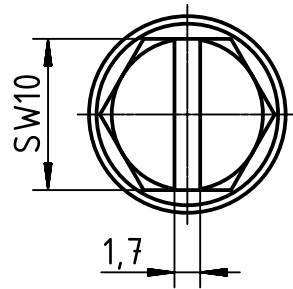

X (2:1)

	All Dimensions in mm Original Size DIN A4		Scale 1:2	Free size tol.		Ref. Sub. TB 19 40 024 0432 v. 10.01.11			
		All rights reserved Department EL PD - DE		Created by FINKEV	Inspected by GERB	Standardisation TIEMANNA	Date 2015-11-13	State Final Release	
Title Han 24HPR Hood TE 2x M32 Screw Lock Type TB Number 19 40 024 0432						Doc-Key / ECM-Nr. 100201952/UGD/004/B 500000094164 Rev. B Page 1/1			
HARTING Electric GmbH & Co. KG D-32339 Espelkamp									