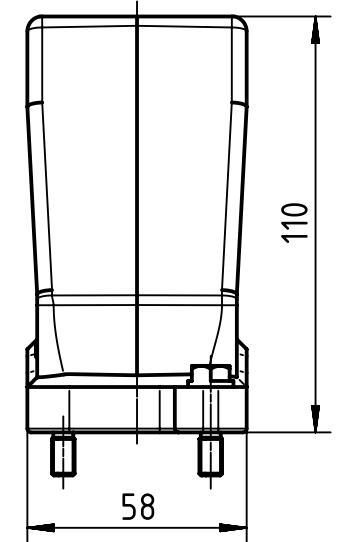

X (2:1)

	All Dimensions in mm Original Size DIN A4		Scale 1:2	Free size tol.		Ref. Sub. TB 19 40 024 0432 v. 10.01.11			
		All rights reserved Department EL PD - DE		Created by FINKEV	Inspected by GERB	Standardisation TIEMANNA	Date 2015-11-13	State Final Release	
Title Han 24HPR Hood TE 2x M32 Screw Lock Type TB Number 19 40 024 0432						Doc-Key / ECM-Nr. 100201952/UGD/004/B 500000094164 Rev. B Page 1/1			
HARTING Electric GmbH & Co. KG D-32339 Espelkamp									