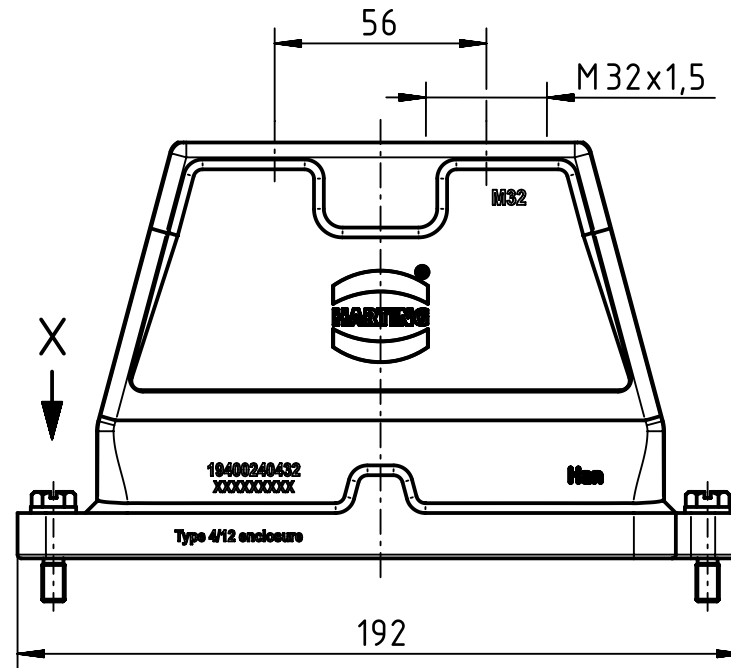

X (2:1)

	All Dimensions in mm Original Size DIN A4		Scale 1:2	Free size tol.		Ref. Sub. TB 19 40 024 0432 v. 10.01.11			
		All rights reserved Department EL PD - DE		Created by FINKEV	Inspected by GERB	Standardisation TIEMANNA	Date 2015-11-13	State Final Release	
Title Han 24HPR Hood TE 2x M32 Screw Lock Type TB Number 19 40 024 0432						Doc-Key / ECM-Nr. 100201952/UGD/004/B 500000094164 Rev. B Page 1/1			
HARTING Electric GmbH & Co. KG D-32339 Espelkamp									