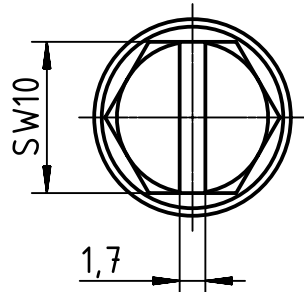

X (2:1)

	All Dimensions in mm Original Size DIN A4		Scale 1:2	Free size tol.		Ref. Sub. TB 19 40 024 0420 v. 10.01.11		
		All rights reserved Department EL PD - DE		Created by FINKEV	Inspected by GERB	Standardisation TIEMANNA	Date 2015-11-13	State Final Release
HARTING Electric GmbH & Co. KG D-32339 Espelkamp				Title Han 24 HPR Hood T E M63 Screw Lock			Doc-Key / ECM-Nr. 100201951/UGD/004/B 500000094.164	
				Type TB	Number 19 40 024 0420			Rev. B Page 1/1