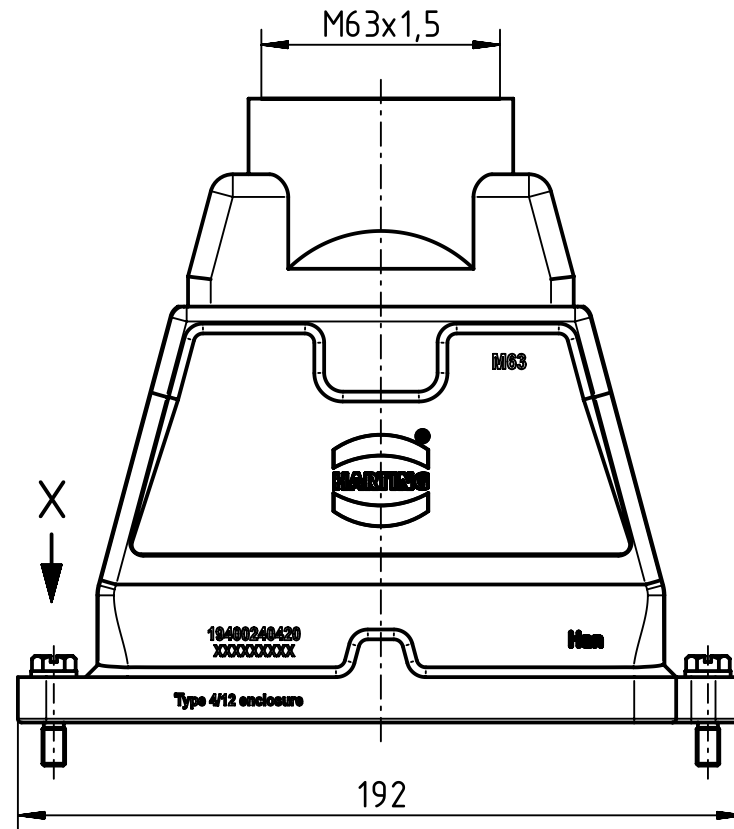

X (2:1)

	All Dimensions in mm Original Size DIN A4		Scale 1:2	Free size tol.		Ref. Sub. TB 19 40 024 0420 v. 10.01.11		
		All rights reserved Department EL PD - DE		Created by FINKEV	Inspected by GERB	Standardisation TIEMANNA	Date 2015-11-13	State Final Release
HARTING Electric GmbH & Co. KG D-32339 Espelkamp				Title Han 24 HPR Hood T E M63 Screw Lock			Doc-Key / ECM-Nr. 100201951/UGD/004/B 500000094.164	
				Type TB	Number 19 40 024 0420			Rev. B Page 1/1