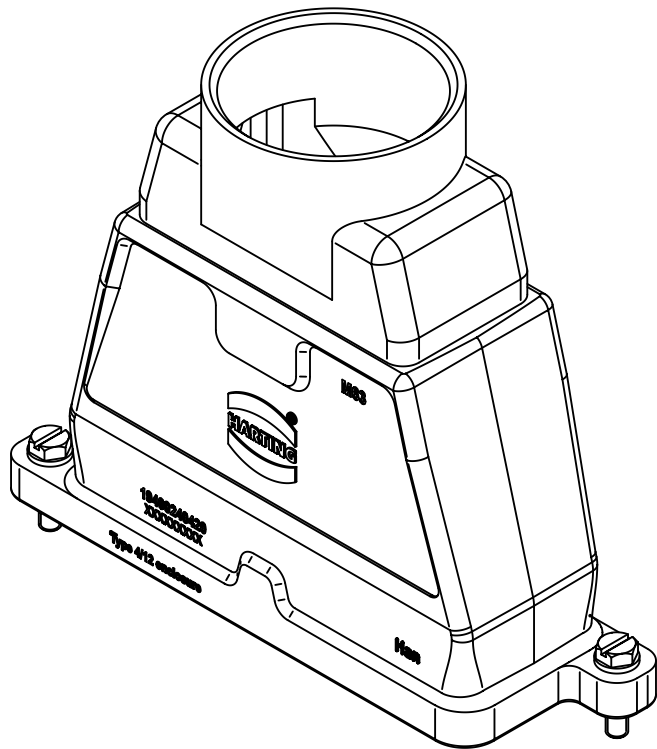

X (2:1)

	All Dimensions in mm Original Size DIN A4		Scale 1:2	Free size tol.		Ref. Sub. TB 19 40 024 0420 v. 10.01.11		
		All rights reserved Department EL PD - DE		Created by FINKEV	Inspected by GERB	Standardisation TIEMANNA	Date 2015-11-13	State Final Release
HARTING Electric GmbH & Co. KG D-32339 Espelkamp				Title Han 24 HPR Hood T E M63 Screw Lock			Doc-Key / ECM-Nr. 100201951/UGD/004/B 500000094.164	
				Type TB	Number 19 40 024 0420			Rev. B Page 1/1