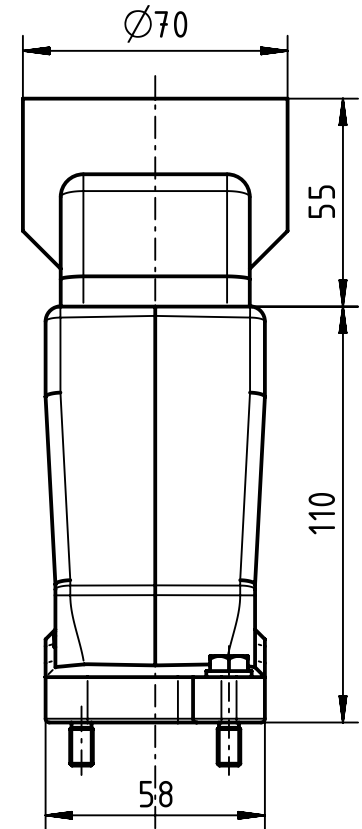

X (2:1)

	All Dimensions in mm Original Size DIN A4		Scale 1:2	Free size tol.		Ref. Sub. TB 19 40 024 0420 v. 10.01.11		
		All rights reserved Department EL PD - DE		Created by FINKEV	Inspected by GERB	Standardisation TIEMANNA	Date 2015-11-13	State Final Release
HARTING Electric GmbH & Co. KG D-32339 Espelkamp				Title Han 24 HPR Hood T E M63 Screw Lock			Doc-Key / ECM-Nr. 100201951/UGD/004/B 500000094.164	
				Type TB	Number 19 40 024 0420			Rev. B Page 1/1