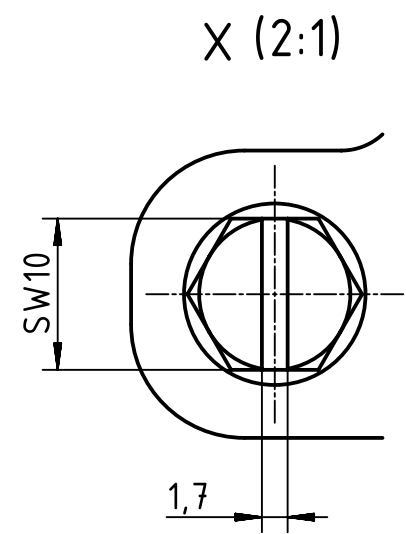

A

B

C

D

	All Dimensions in mm Original Size DIN A4		Scale 1:2	Free size tol.		Ref.
						Sub.
	All rights reserved		Created by HELLMANN	Inspected by RIEPE	Standardisation TIEMANNA	Date 2018-07-11
	Department EL PD					State Final Release
HARTING Electric GmbH & Co. KG D-32339 Espelkamp			Title Han 6HPR Hood Top M40-SL/HC-Mod 650A4kV			Doc-Key / ECM-Nr. 100193728/UGD/004/D 500000137270
			Type TB	Number 19 40 006 0418		Rev. <b>D</b>   Page 1/1