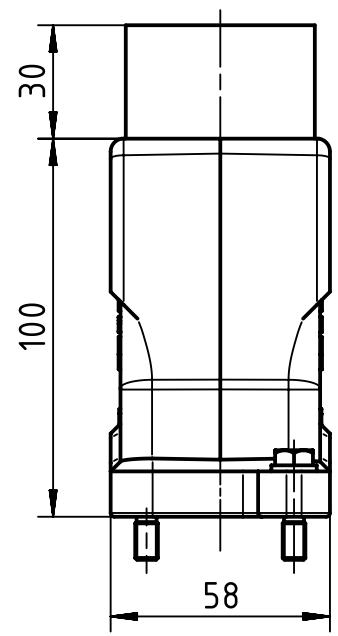

A

B

C

D

	All Dimensions in mm Original Size DIN A4		Scale 1:2	Free size tol.		Ref.
						Sub.
	All rights reserved		Created by HELLMANN	Inspected by RIEPE	Standardisation TIEMANNA	Date 2018-07-11
	Department EL PD					State Final Release
HARTING Electric GmbH & Co. KG D-32339 Espelkamp			Title Han 6HPR Hood Top M40-SL/HC-Mod 650A4kV			Doc-Key / ECM-Nr. 100193728/UGD/004/D 500000137270
			Type TB	Number 19 40 006 0418		Rev. <b>D</b>   Page 1/1