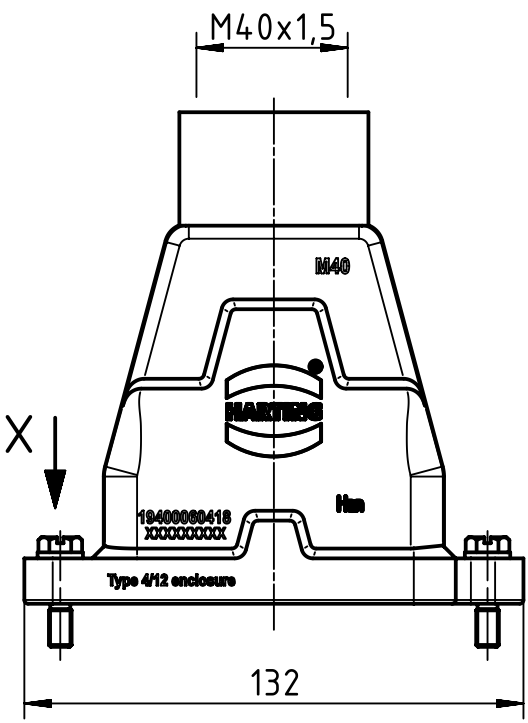

A

B

C

D

	All Dimensions in mm Original Size DIN A4		Scale 1:2	Free size tol.		Ref.
						Sub.
	All rights reserved		Created by HELLMANN	Inspected by RIEPE	Standardisation TIEMANNA	Date 2018-07-11
	Department EL PD					State Final Release
HARTING Electric GmbH & Co. KG D-32339 Espelkamp			Title Han 6HPR Hood Top M40-SL/HC-Mod 650A4kV			Doc-Key / ECM-Nr. 100193728/UGD/004/D 500000137270
			Type TB	Number 19 40 006 0418		Rev. <b>D</b>   Page 1/1