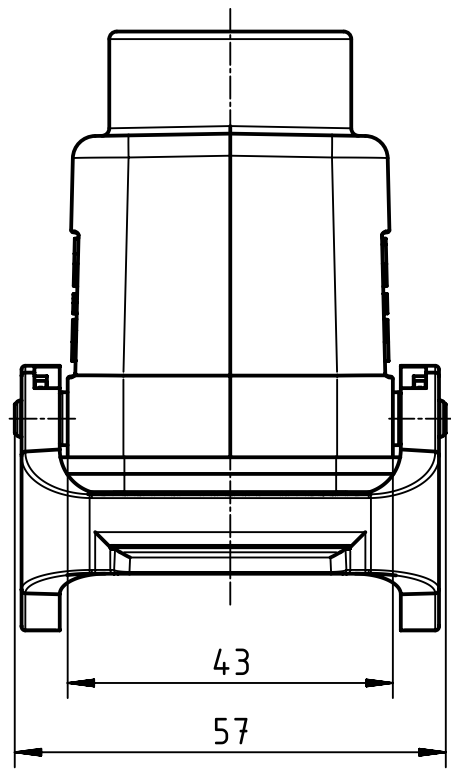

1 2 3 4 5 6

A

B

C

D

	All Dimensions in mm Original Size DIN A4		Scale 1:1	Free size tol.		Ref.
						Sub.
	All rights reserved		Created by FINKEV	Inspected by GERB	Standardisation SCHMIDTM	Date 2018-09-05
	Department EL PD					State Final Release
HARTING Electric GmbH & Co. KG D-32339 Espelkamp			Title Han 3HvE-kg-QB-M25			Doc-Key / ECM-Nr. 100192196/UGD/004/C 500000138601
			Type TB	Number 19 34 003 0731		Rev. C Page 1/1