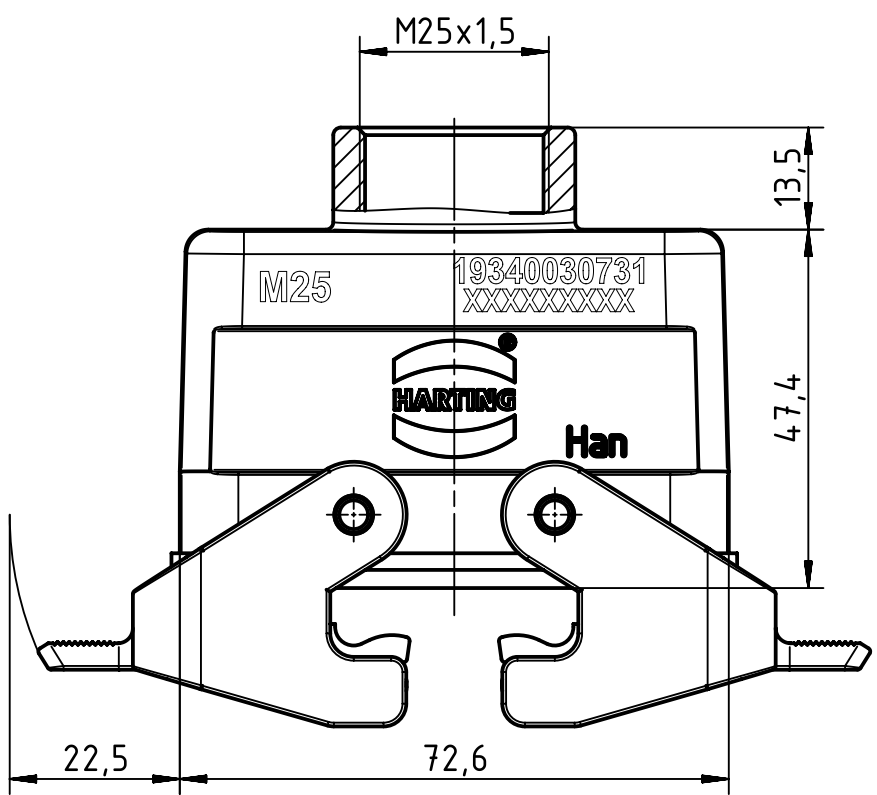

1 2 3 4 5 6

A

B

C

D

	All Dimensions in mm Original Size DIN A4		Scale 1:1	Free size tol.		Ref.
						Sub.
	All rights reserved		Created by FINKEV	Inspected by GERB	Standardisation SCHMIDTM	Date 2018-09-05
	Department EL PD					State Final Release
HARTING Electric GmbH & Co. KG D-32339 Espelkamp			Title Han 3HvE-kg-QB-M25			Doc-Key / ECM-Nr. 100192196/UGD/004/C 500000138601
			Type TB	Number 19 34 003 0731		Rev. C Page 1/1