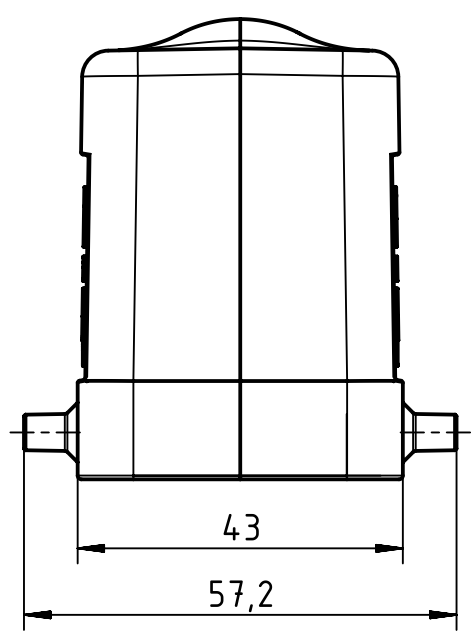

1 2 3 4 5 6

A

B

C

D

	All Dimensions in mm Original Size DIN A4		Scale 1:1	Free size tol.		Ref.	
	All rights reserved Department EL PD - DE		Created by RULLKOETTER	Inspected by BERGHORN	Standardisation RUETERA	Date 2017-05-08	State Final Release
HARTING Electric GmbH & Co. KG D-32339 Espelkamp			Title Han B Hood Side Entry LC 4 Pegs M20			Doc-Key / ECM-Nr. 100200085/UGD/004/C 500000113501	
			Type TB	Number 19 30 010 1520		Rev. C	Page 1/1