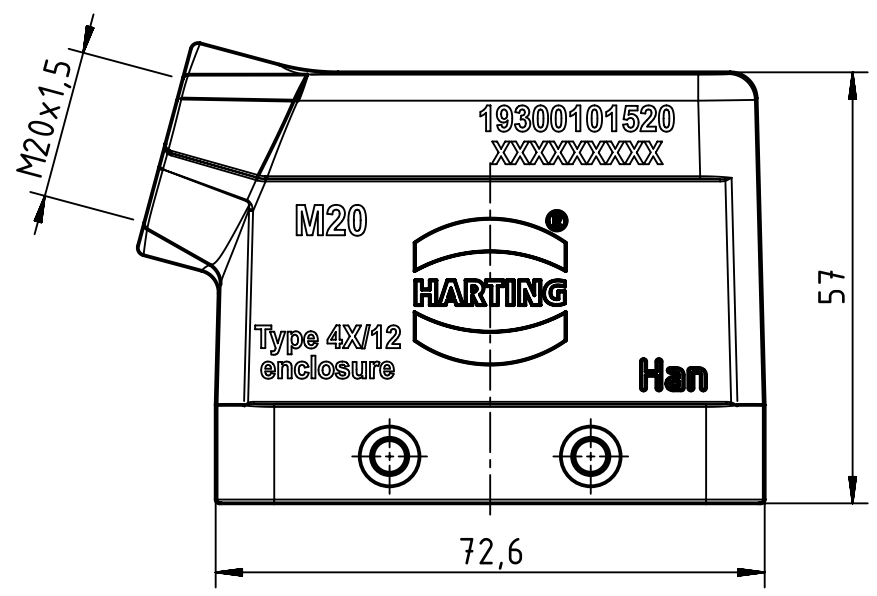

1 2 3 4 5 6

A

B

C

D

	All Dimensions in mm Original Size DIN A4		Scale 1:1	Free size tol.		Ref.	
	All rights reserved Department EL PD - DE		Created by RULLKOETTER	Inspected by BERGHORN	Standardisation RUETERA	Date 2017-05-08	State Final Release
HARTING Electric GmbH & Co. KG D-32339 Espelkamp			Title Han B Hood Side Entry LC 4 Pegs M20			Doc-Key / ECM-Nr. 100200085/UGD/004/C 500000113501	
			Type TB	Number 19 30 010 1520		Rev. C	Page 1/1