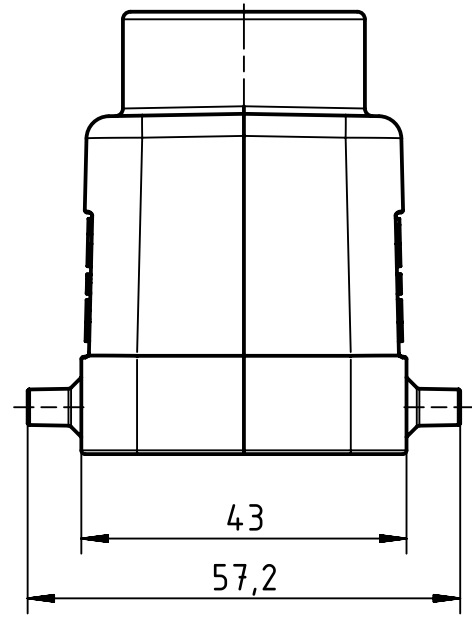

A

B

C

D

	All Dimensions in mm Original Size DIN A4		Scale 1:1	Free size tol.		Ref.		
						Sub.		
	All rights reserved		Created by FINKEV	Inspected by GERB	Standardisation SCHMIDTM	Date 2018-09-05	State Final Release	
	Department EL PD		Title Han 10B-HTE-LC-4 Pegs-M25				Doc-Key / ECM-Nr. 100192235/UGD/004/C 500000138601	
HARTING Electric GmbH & Co. KG D-32339 Espelkamp			Type TB	Number 19 30 010 1421			Rev. C	Page 1/1