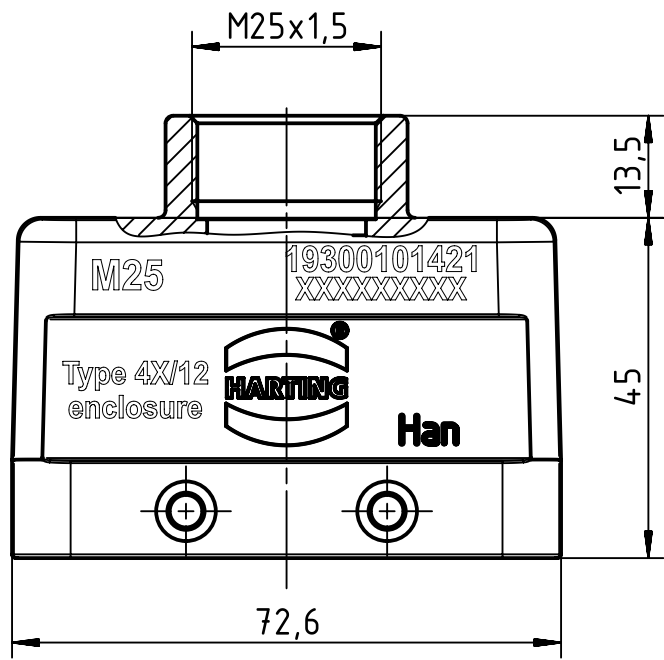

A

B

C

D

	All Dimensions in mm Original Size DIN A4		Scale 1:1	Free size tol.		Ref.		
						Sub.		
	All rights reserved		Created by FINKEV	Inspected by GERB	Standardisation SCHMIDTM	Date 2018-09-05	State Final Release	
	Department EL PD		Title Han 10B-HTE-LC-4 Pegs-M25				Doc-Key / ECM-Nr. 100192235/UGD/004/C 500000138601	
HARTING Electric GmbH & Co. KG D-32339 Espelkamp			Type TB	Number 19 30 010 1421			Rev. C	Page 1/1