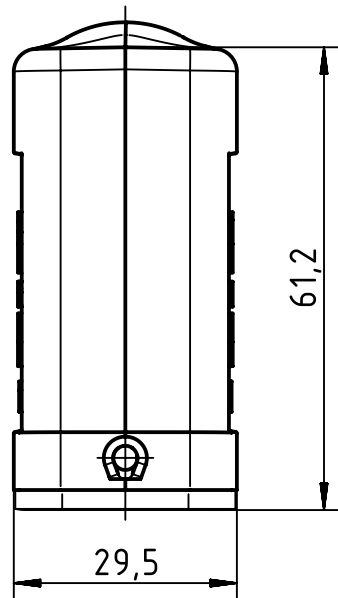

1 2 3 4 5 6

A

B

C

D

	All Dimensions in mm Original Size DIN A4		Scale 1:1	Free size tol.		Ref.		
						Sub.		
	All rights reserved		Created by FINKEV	Inspected by BERGHORN	Standardisation TIEMANNA	Date 2018-02-21	State Final Release	
	Department EL PD - DE		Title Han A Hood Side Entry LC 2 Pegs M20				Doc-Key / ECM-Nr. 100185993/UGD/004/B 500000131359	
HARTING Electric GmbH & Co. KG D-32339 Espelkamp			Type TB	Number 19 20 010 1540			Rev. B	Page 1/1