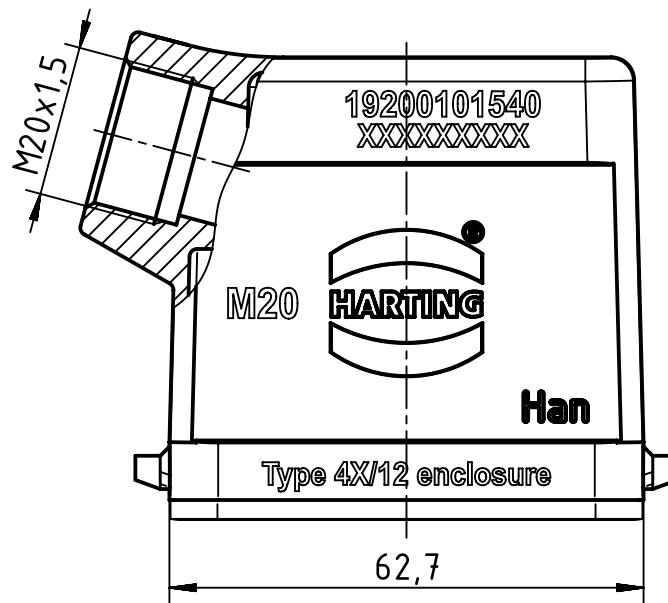

1 2 3 4 5 6

A

B

C

D

	All Dimensions in mm Original Size DIN A4		Scale 1:1	Free size tol.		Ref.		
						Sub.		
	All rights reserved		Created by FINKEV	Inspected by BERGHORN	Standardisation TIEMANNA	Date 2018-02-21	State Final Release	
	Department EL PD - DE		Title Han A Hood Side Entry LC 2 Pegs M20				Doc-Key / ECM-Nr. 100185993/UGD/004/B 500000131359	
HARTING Electric GmbH & Co. KG D-32339 Espelkamp			Type TB	Number 19 20 010 1540			Rev. B	Page 1/1