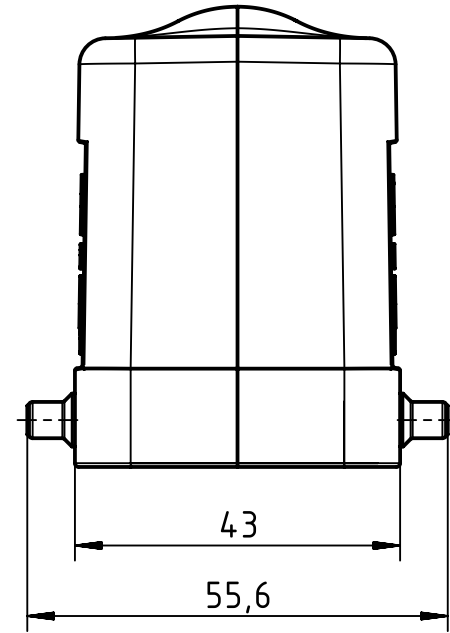

A

B

C

D

	All Dimensions in mm Original Size DIN A4		Scale 1:1	Free size tol.		Ref.	
	All rights reserved Department EL PD - DE		Created by SPRENB	Inspected by BERGHORN	Standardisation TIEMANNA	Date 2015-10-15	State Final Release
HARTING Electric GmbH & Co. KG D-32339 Espelkamp		Title Han EMC/B 10 Hood Side Entry PG16				Doc-Key / ECM-Nr. 100201704/UGD/004/B 500000095422	
		Type TB	Number 09 62 810 1521			Rev. B	Page 1/1