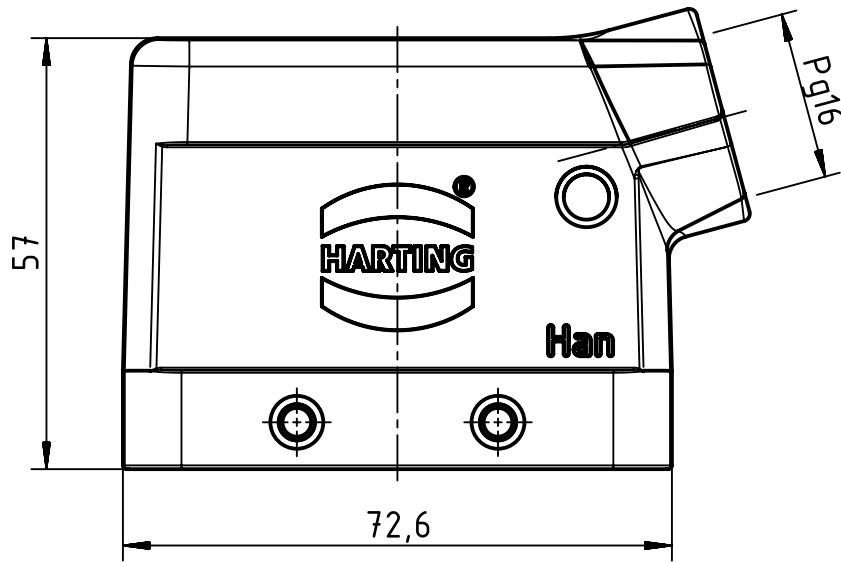

A

B

C

D

	All Dimensions in mm Original Size DIN A4		Scale 1:1	Free size tol.		Ref.	
	All rights reserved Department EL PD - DE		Created by SPRENB	Inspected by BERGHORN	Standardisation TIEMANNA	Date 2015-10-15	State Final Release
HARTING Electric GmbH & Co. KG D-32339 Espelkamp		Title Han EMC/B 10 Hood Side Entry PG16				Doc-Key / ECM-Nr. 100201704/UGD/004/B 500000095422	
		Type TB	Number 09 62 810 1521			Rev. B	Page 1/1