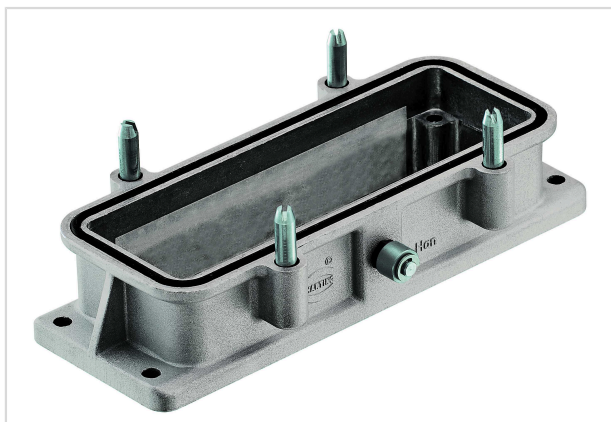

Han EMC 64 Base Panel for Central Lever

Image is for illustration purposes only. Please refer to product description.

Part number	09 62 064 0381
Specification	Han EMC 64 Base Panel for Central Lever
HARTING eCatalogue	https://b2b.harting.com/09620640381

Identification

Category	Hoods/Housings
Series of hoods/housings	Han [®] EMC
Type of hood/housing	Bulkhead mounted housing

Version

Locking type	Central locking lever (on the hood)
Size	24 B
Field of application	Hoods/Housings for higher EMC requirements

Technical characteristics

Limiting temperature	-40 ... +125 °C
Degree of protection acc. to IEC 60529	IP65
Type rating acc. to UL 50 / UL 50E	4 12

Material properties

Material (hood/housing)	Aluminium die-cast
Surface (hood/housing)	Uncoated
Colour (hood/housing)	Unpainted
Material (seal)	NBR
RoHS	compliant
ELV status	compliant
China RoHS	e