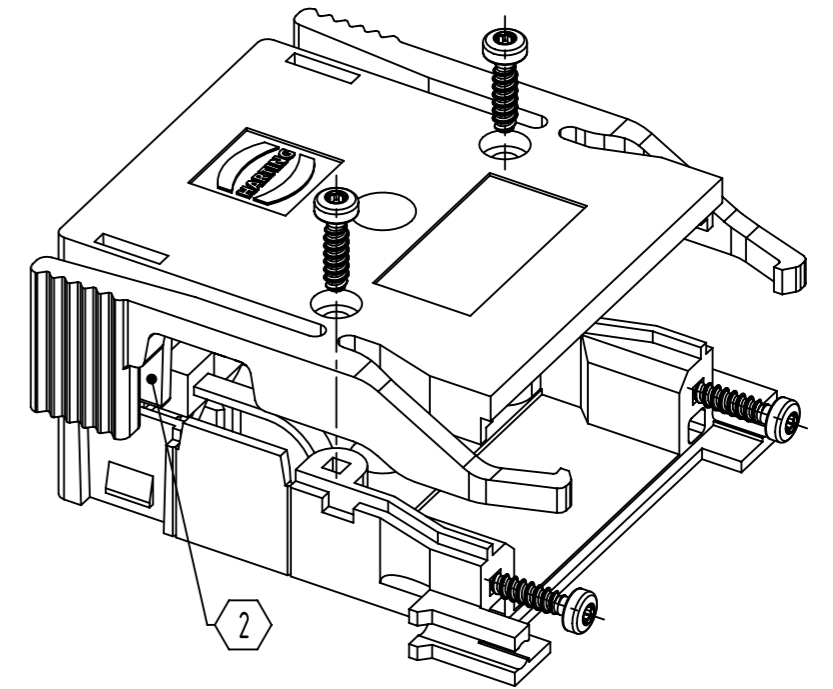

A
opened

- 2 2x releaseable latch for cover
- 1 3x pre-defined cutout for cable

parts not assembled				
content shell housing-set			spare parts	
pos.	qty.	description	part number	qty.
04	4	PT-screw Torx T6 - 2.2x8	09 06 001 9979	1
03	1	cable tie		
02	1	cover		
01	1	shell		

	All rights reserved Department EL PD	Created by STORCK	Inspected by TADJE	Standardisation 302077	Date 2021-06-07	State Final Release
		Title DIN Signal type 3C shell housing				
HARTING D-32339 Espelkamp		Type TB	Number 09250300501		Rev. E	Page 1/1