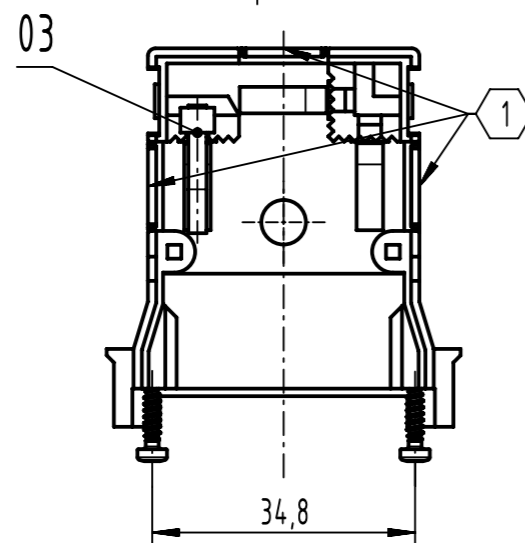

A
opened

- 2 2x releaseable latch for cover
- 1 3x pre-defined cutout for cable

parts not assembled				
content shell housing-set			spare parts	
pos.	qty.	description	part number	qty.
04	4	PT-screw Torx T6 - 2.2x8	09 06 001 9979	1
03	1	cable tie		
02	1	cover		
01	1	shell		

	All rights reserved Department EL PD	Created by STORCK	Inspected by TADJE	Standardisation 302077	Date 2021-06-07	State Final Release
		Title DIN Signal type 3C shell housing				
HARTING D-32339 Espelkamp		Type TB	Number 09250300501		Rev. E	Page 1/1