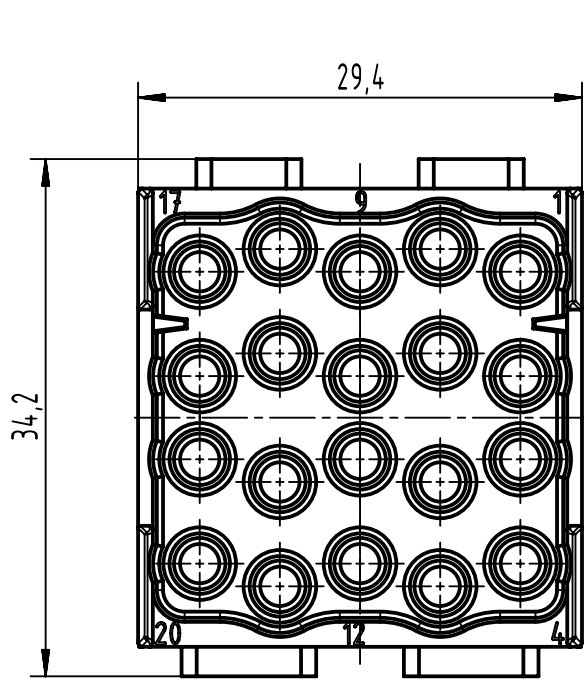

A

B

C

D

	All Dimensions in mm Original Size DIN A4		Scale 2:1	Free size tol.	Ref.
					Sub.
	All rights reserved		Created by MEYERLE	Inspected by SUNDERMEIER	Standardisation
	Department EL PD				Date 2022-10-17
			Title Han EEE module, crimp male		State Final Release
HARTING D-32339 Espelkamp			Type TB	Number 09 14 020 3001	Doc-Key / ECM-Nr. 100133037/UGD/014/B 500000227820
					Rev. B
					Page 1/1