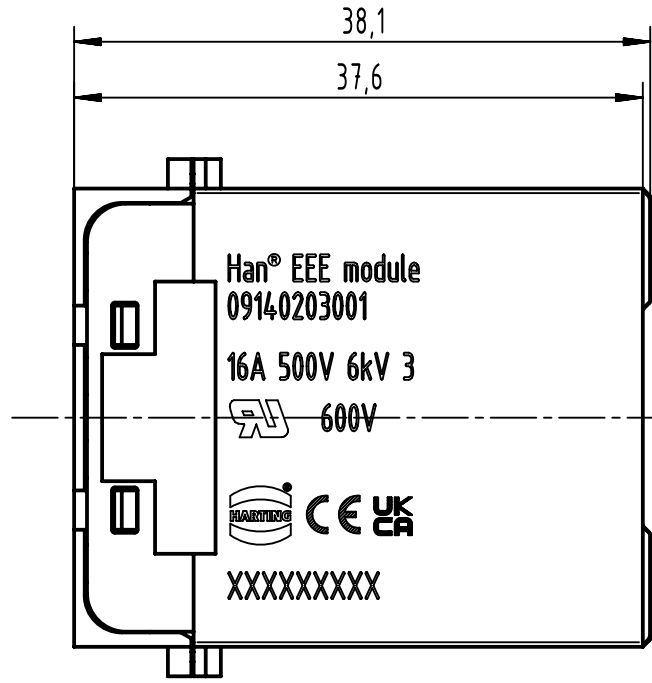

A

B

C

D

	All Dimensions in mm Original Size DIN A4		Scale 2:1	Free size tol.	Ref.
					Sub.
	All rights reserved		Created by MEYERLE	Inspected by SUNDERMEIER	Standardisation
	Department EL PD				Date 2022-10-17
			Title Han EEE module, crimp male		State Final Release
HARTING D-32339 Espelkamp			Type TB	Number 09 14 020 3001	Doc-Key / ECM-Nr. 100133037/UGD/014/B 500000227820
					Rev. B
					Page 1/1