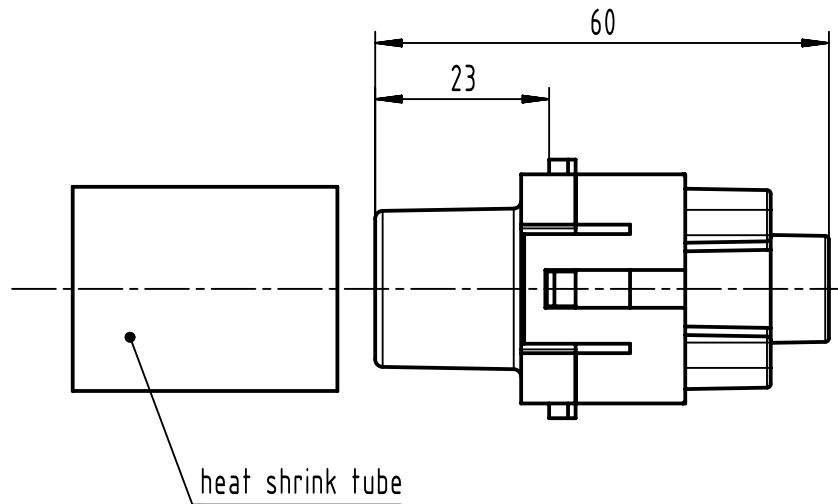

1 2 3 4 5 6

A

B

C

D

	All rights reserved Department EL PD	All Dimensions in mm Original Size DIN A4		Scale 1:1	Free size tol.	Ref.	
		Created by 404270	Inspected by 402602	Standardisation	Date 2024-04-03	State Final Release	
HARTING D-32339 Espelkamp		Title Han 200A axial module, female 40-70 mm ²				Doc-Key / ECM-Nr. 100097906/UGD/008/H 500000266901	
		Type TB	Number 09 14 001 2762			Rev. H	Page 1/1