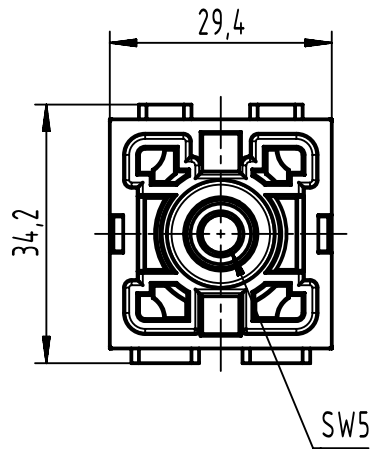

1 2 3 4 5 6

A

B

C

D

	All rights reserved Department EL PD	All Dimensions in mm Original Size DIN A4		Scale 1:1	Free size tol.	Ref.	
		Created by 404270	Inspected by 402602	Standardisation	Date 2024-04-03	State Final Release	
HARTING D-32339 Espelkamp		Title Han 200A axial module, female 40-70 mm ²				Doc-Key / ECM-Nr. 100097906/UGD/008/H 500000266901	
		Type TB	Number 09 14 001 2762			Rev. H	Page 1/1