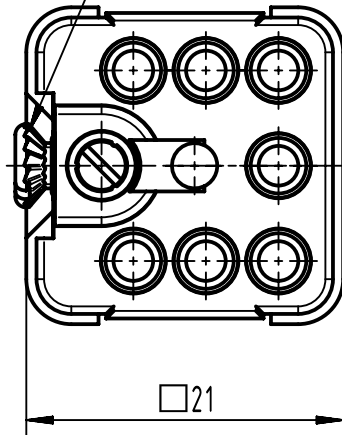

coding possibilities with
coding pin 09 12 000 9902

insert fixing screw is
enclosed separately

	All Dimensions in mm Original Size DIN A4	Scale 2:1	Free size tol.		Ref.		
		All rights reserved	Created by 408654	Inspected by BALSAN	Standardisation	Date 2024-01-10	State Final Release
Department EL PD		Title Han Q 7/0-F				Doc-Key / ECM-Nr. 100132519/UGD/007/E 5000002614.03	
HARTING D-32339 Espelkamp		Type TB	Number 09 12 007 3101			Rev. E	Page 1/1