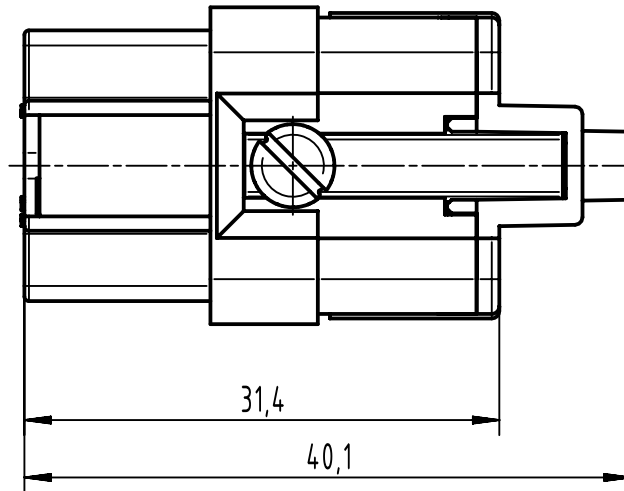

coding possibilities with
coding pin 09 12 000 9902

insert fixing screw is
enclosed separately

	All Dimensions in mm Original Size DIN A4	Scale 2:1	Free size tol.		Ref.		
		All rights reserved	Created by 408654	Inspected by BALSAN	Standardisation	Date 2024-01-10	State Final Release
Department EL PD		Title Han Q 7/0-F				Doc-Key / ECM-Nr. 100132519/UGD/007/E 5000002614.03	
HARTING D-32339 Espelkamp		Type TB	Number 09 12 007 3101			Rev. E	Page 1/1