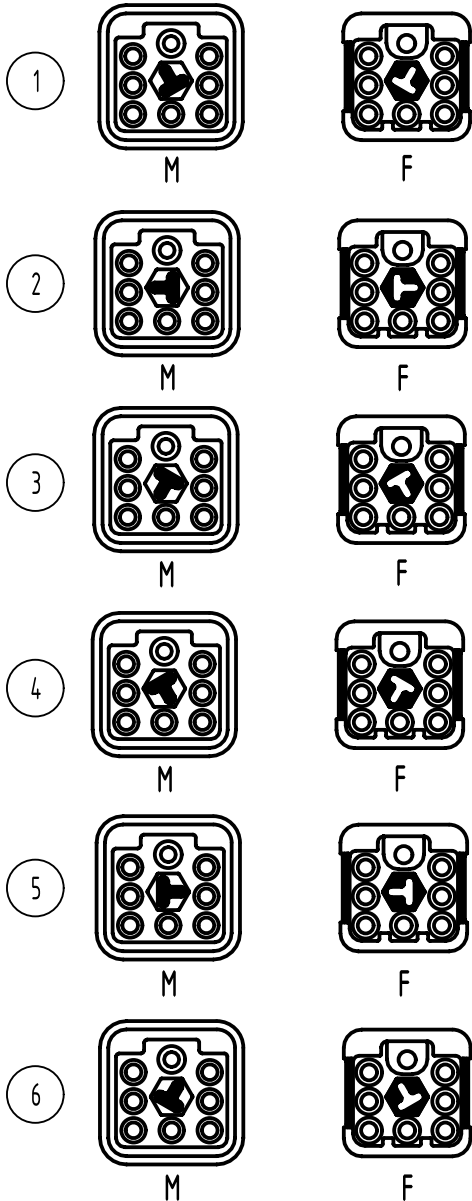

coding possibilities with
coding pin 09 12 000 9902

insert fixing screw is
enclosed separately

	All Dimensions in mm Original Size DIN A4	Scale 2:1	Free size tol.		Ref.		
		All rights reserved	Created by 408654	Inspected by BALSAN	Standardisation	Date 2024-01-10	State Final Release
Department EL PD		Title Han Q 7/0-F				Doc-Key / ECM-Nr. 100132519/UGD/007/E 5000002614.03	
HARTING D-32339 Espelkamp		Type TB	Number 09 12 007 3101			Rev. E	Page 1/1