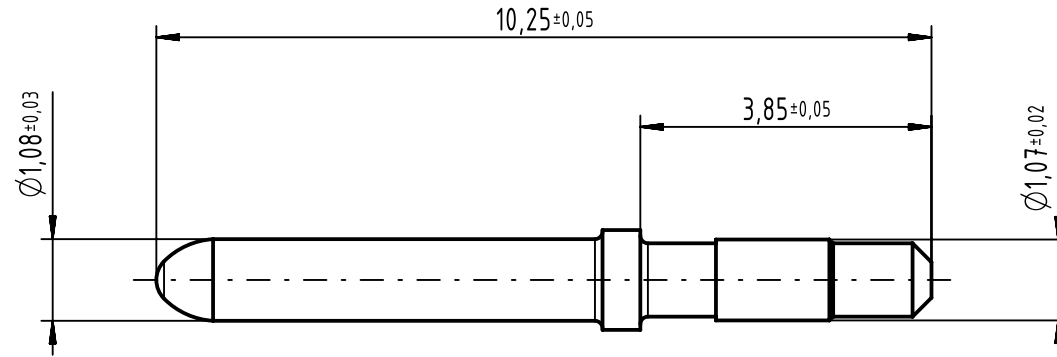

1 2 3 4 5 6

A

B

C

D

	All rights reserved Department EC PD - DE	All Dimensions in mm Original Size DIN A4		Scale 10:1	Free size tol.		Ref. Sub. TB 09 06 000 9950 / 34588 / 10.05.2007			
		HARTING Electronics GmbH D-32339 Espelkamp	Created by HAGEMEYERE	Inspected by DAHMS	Standardisation HOFFMANN	Date 2014-12-16	State Final Release		Doc-Key / ECM-Nr. 100108348/UGD/006/B 500000082985	
Title DIN Power code pin							Type TB	Number 09060009950	Rev. B	Page 1/1