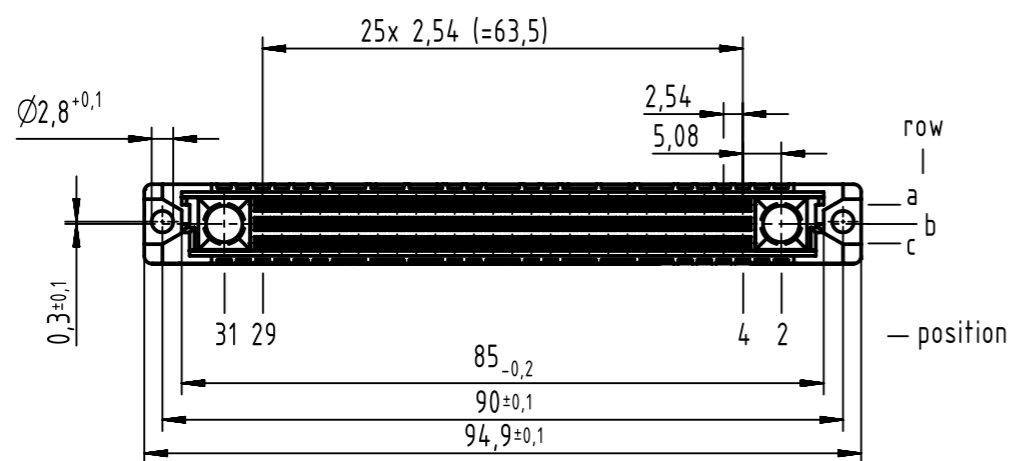

78 press-in contacts

☒ = press-in contact

□ = position without contact

B (2:1)

2 hole diameter is to be co-ordinated with the respective contact

1 recommended configuration of plated holes and further information see: DS 09032100001

09 03 278 6850	2
09 03 278 2850	1
part no.	performance level 1

	All Dimensions in mm Original Size DIN A3	Scale 1:1	Free size tol. IEC 60603-2	Ref.
	All rights reserved Department EL PD	Created by ZWAHR	Inspected by TADJE	Standardisation HOFFMANN
HARTING Electronics GmbH D-32339 Espelkamp	Title DIN Signal type M78 female press-in 4.5 78-pole			Doc-Key / ECM-Nr. 100072218/UGD/071/D 500000114/096
	Type TB	Number 0903278X850	Date 2017-01-20	State Final Release
				Rev. D
				Page 1/1