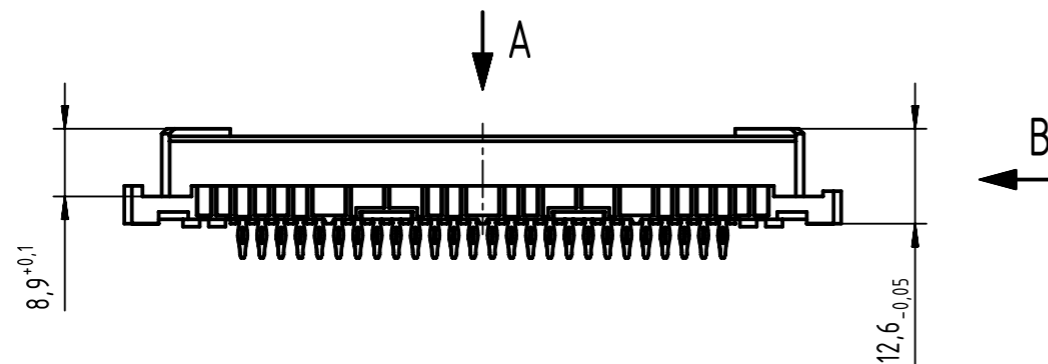

78 press-in contacts

☒ = press-in contact

□ = position without contact

B (2:1)

2 hole diameter is to be co-ordinated with the respective contact

1 recommended configuration of plated holes and further information see: DS 09032100001

09 03 278 6850	2
09 03 278 2850	1
part no.	performance level 1

	All Dimensions in mm Original Size DIN A3	Scale 1:1	Free size tol. IEC 60603-2	Ref.
	All rights reserved Department EL PD	Created by ZWAHR	Inspected by TADJE	Standardisation HOFFMANN
HARTING Electronics GmbH D-32339 Espelkamp	Title DIN Signal type M78 female press-in 4.5 78-pole			Doc-Key / ECM-Nr. 100072218/UGD/071/D 500000114/096
	Type TB	Number 0903278X850	Date 2017-01-20	State Final Release
				Rev. D
				Page 1/1