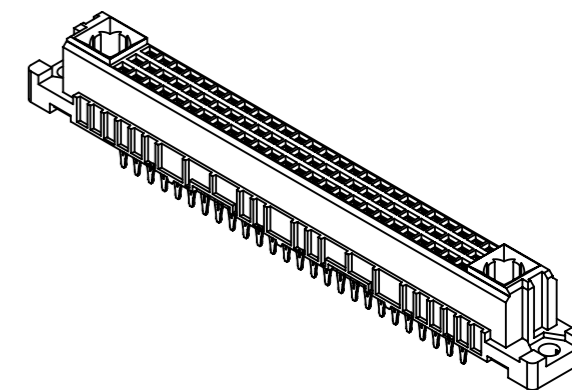

78 press-in contacts

☒ = press-in contact

□ = position without contact

B (2:1)

2 hole diameter is to be co-ordinated with the respective contact

1 recommended configuration of plated holes and further information see: DS 09032100001

09 03 278 6850	2
09 03 278 2850	1
part no.	performance level 1

	All Dimensions in mm Original Size DIN A3	Scale 1:1	Free size tol. IEC 60603-2	Ref.
	All rights reserved Department EL PD	Created by ZWAHR	Inspected by TADJE	Standardisation HOFFMANN
HARTING Electronics GmbH D-32339 Espelkamp	Title DIN Signal type M78 female press-in 4.5 78-pole			Doc-Key / ECM-Nr. 100072218/UGD/071/D 500000114/096
	Type TB	Number 0903278X850	Date 2017-01-20	State Final Release
				Rev. D
				Page 1/1