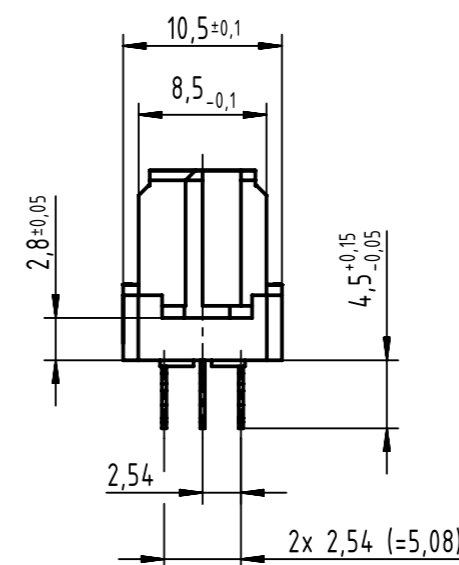

78 press-in contacts

☒ = press-in contact

□ = position without contact

B (2:1)

2 hole diameter is to be co-ordinated with the respective contact

1 recommended configuration of plated holes and further information see: DS 09032100001

09 03 278 6850	2
09 03 278 2850	1
part no.	performance level 1

	All Dimensions in mm Original Size DIN A3	Scale 1:1	Free size tol. IEC 60603-2	Ref.
	All rights reserved Department EL PD	Created by ZWAHR	Inspected by TADJE	Standardisation HOFFMANN
HARTING Electronics GmbH D-32339 Espelkamp	Title DIN Signal type M78 female press-in 4.5 78-pole			Doc-Key / ECM-Nr. 100072218/UGD/071/D 500000114/096
	Type TB	Number 0903278X850	Date 2017-01-20	State Final Release
				Rev. D
				Page 1/1