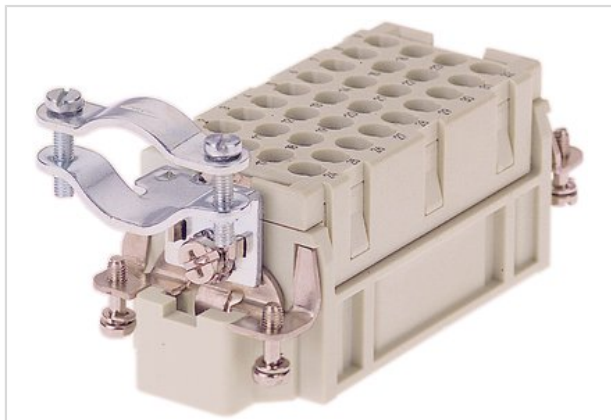

## ZUGENTLASTUNGSSCHELLE-GEW F.KON

Part number	09 00 000 5339
Specification	ZUGENTLASTUNGSSCHELLE-GEW F.KON
HARTING eCatalogue	<a href="https://b2b.harting.com/09000005339">https://b2b.harting.com/09000005339</a>

### Identification

Category	Accessories
Type of accessory	Strain relief clamp
Description of the accessory	Angled

### Version

Pack contents	Strain relief clamp with 2 screws M3 Fixing screw M4 with washer
---------------	---

### Technical characteristics

Clamping range	9 ... 19 mm
----------------	-------------